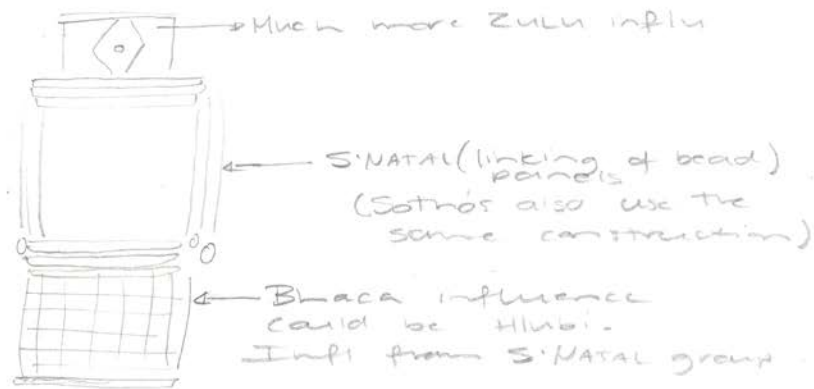

Fam (Umutsha) S'NATAL (19th mixed conical & round
brass beads

23-26 ²⁰¹² March to APC Workshop, Origins Center, Wits University